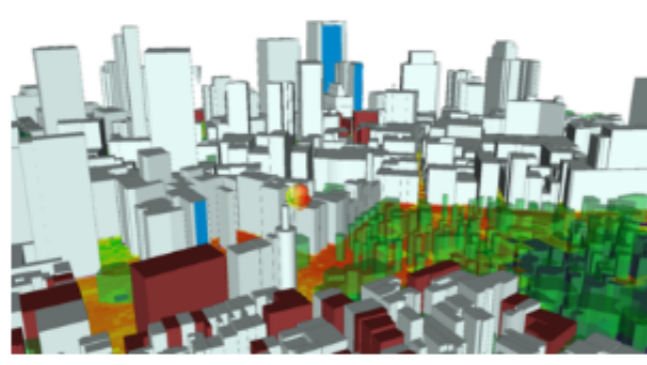

DOWNLOAD

[Remcom_Wireless_Insite_Creek_20](#)

Outdoor mmWave Planning

Indoor mmWave Analysis

Beamforming Simulations

MIMO and Array Design for 5G

[Remcom_Wireless_Insite_Creek_20](#)

DOWNLOAD